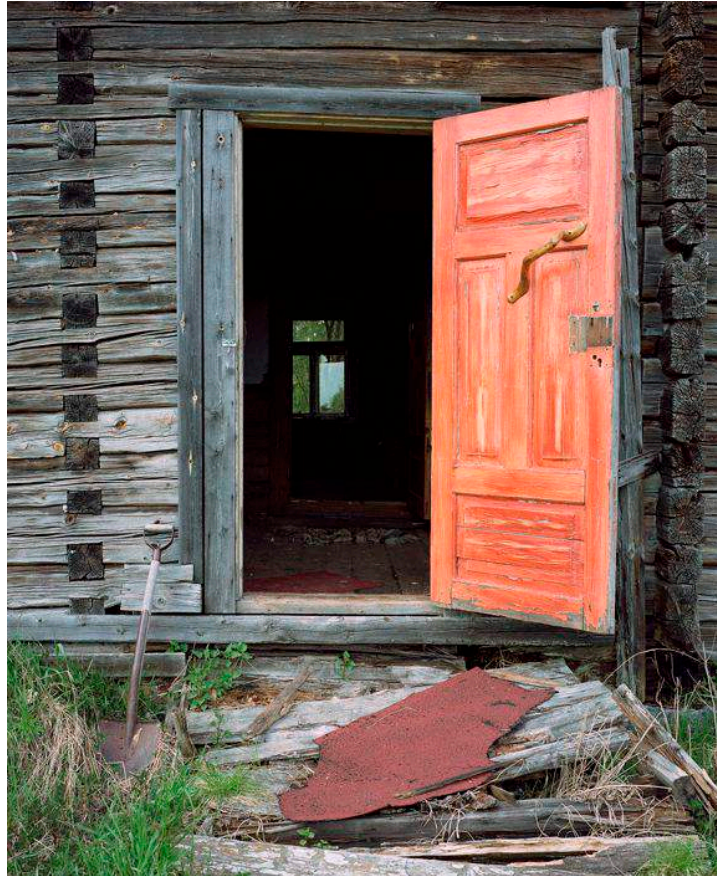

17 x 24 inch

Edition 6 of 15

\$5,300

YANCEY RICHARDSON

Esko Mannikko
Organized Freedom #73, 1999-2005
Chromogenic print with artist made frame
39 1/2 x 33 inch
Edition 15 of 20

\$6,700

YANCEY RICHARDSON

Esko Mannikko