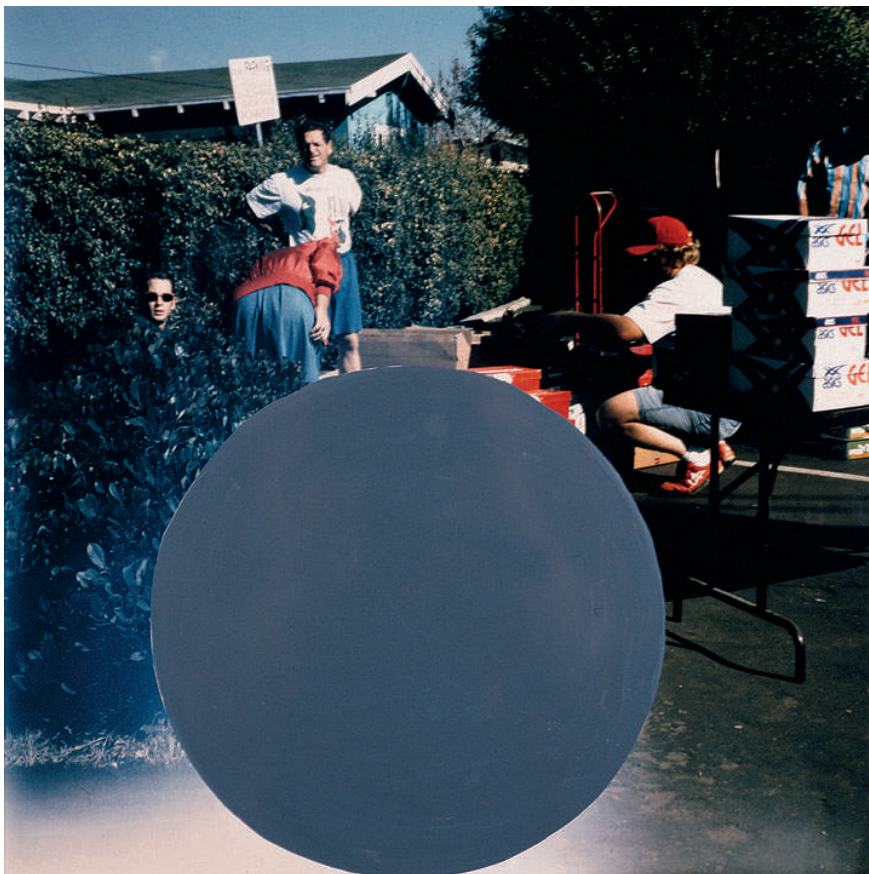

YANCEY RICHARDSON

John Baldessari
National City #5, 1996/2009
Chromogenic print with acrylic paint
19 1/3 x 18 3/4 inch
Edition 10 of 12

$12,500